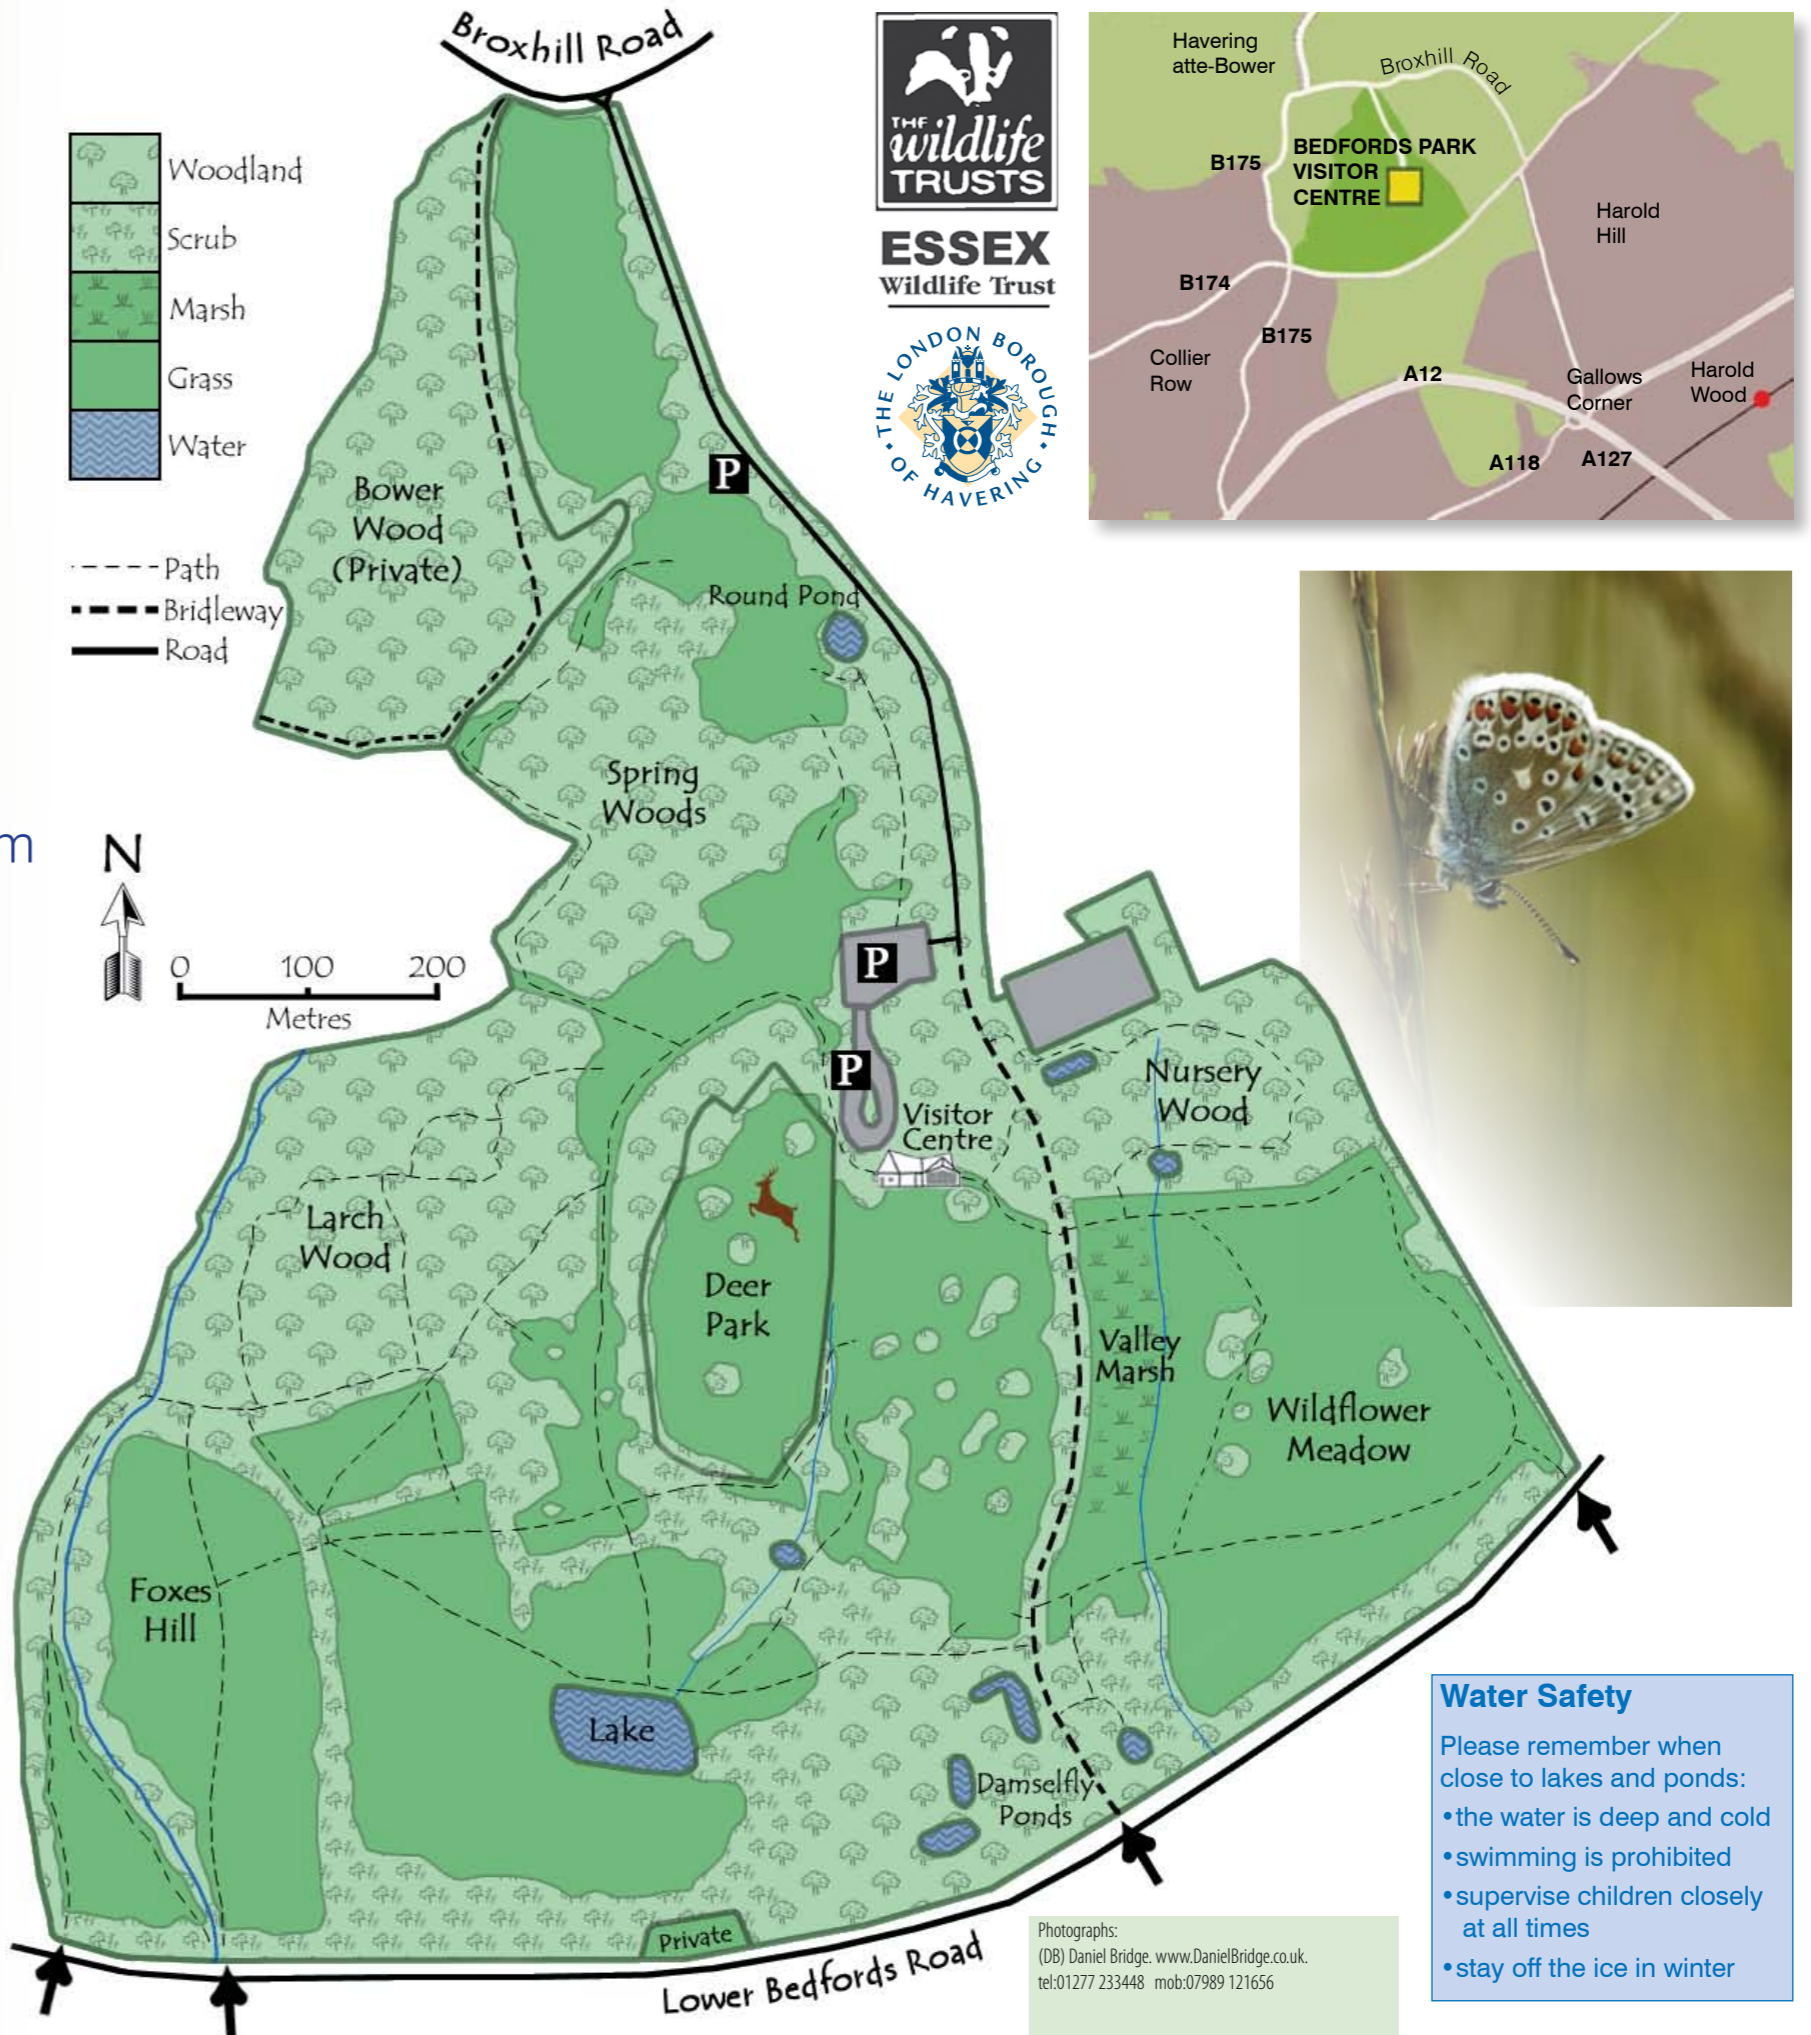

Bedfords Park & Visitor Centre

Healthy Life
Mind, Body & Soul

www.healthylife-mbs.com

ESSEX
Wildlife Trust

Water Safety
Please remember when close to lakes and ponds:

- the water is deep and cold
- swimming is prohibited
- supervise children closely at all times
- stay off the ice in winter

Photographs:
(DB) Daniel Bridge. www.DanielBridge.co.uk
tel:01277 233448 mob:07989 121656